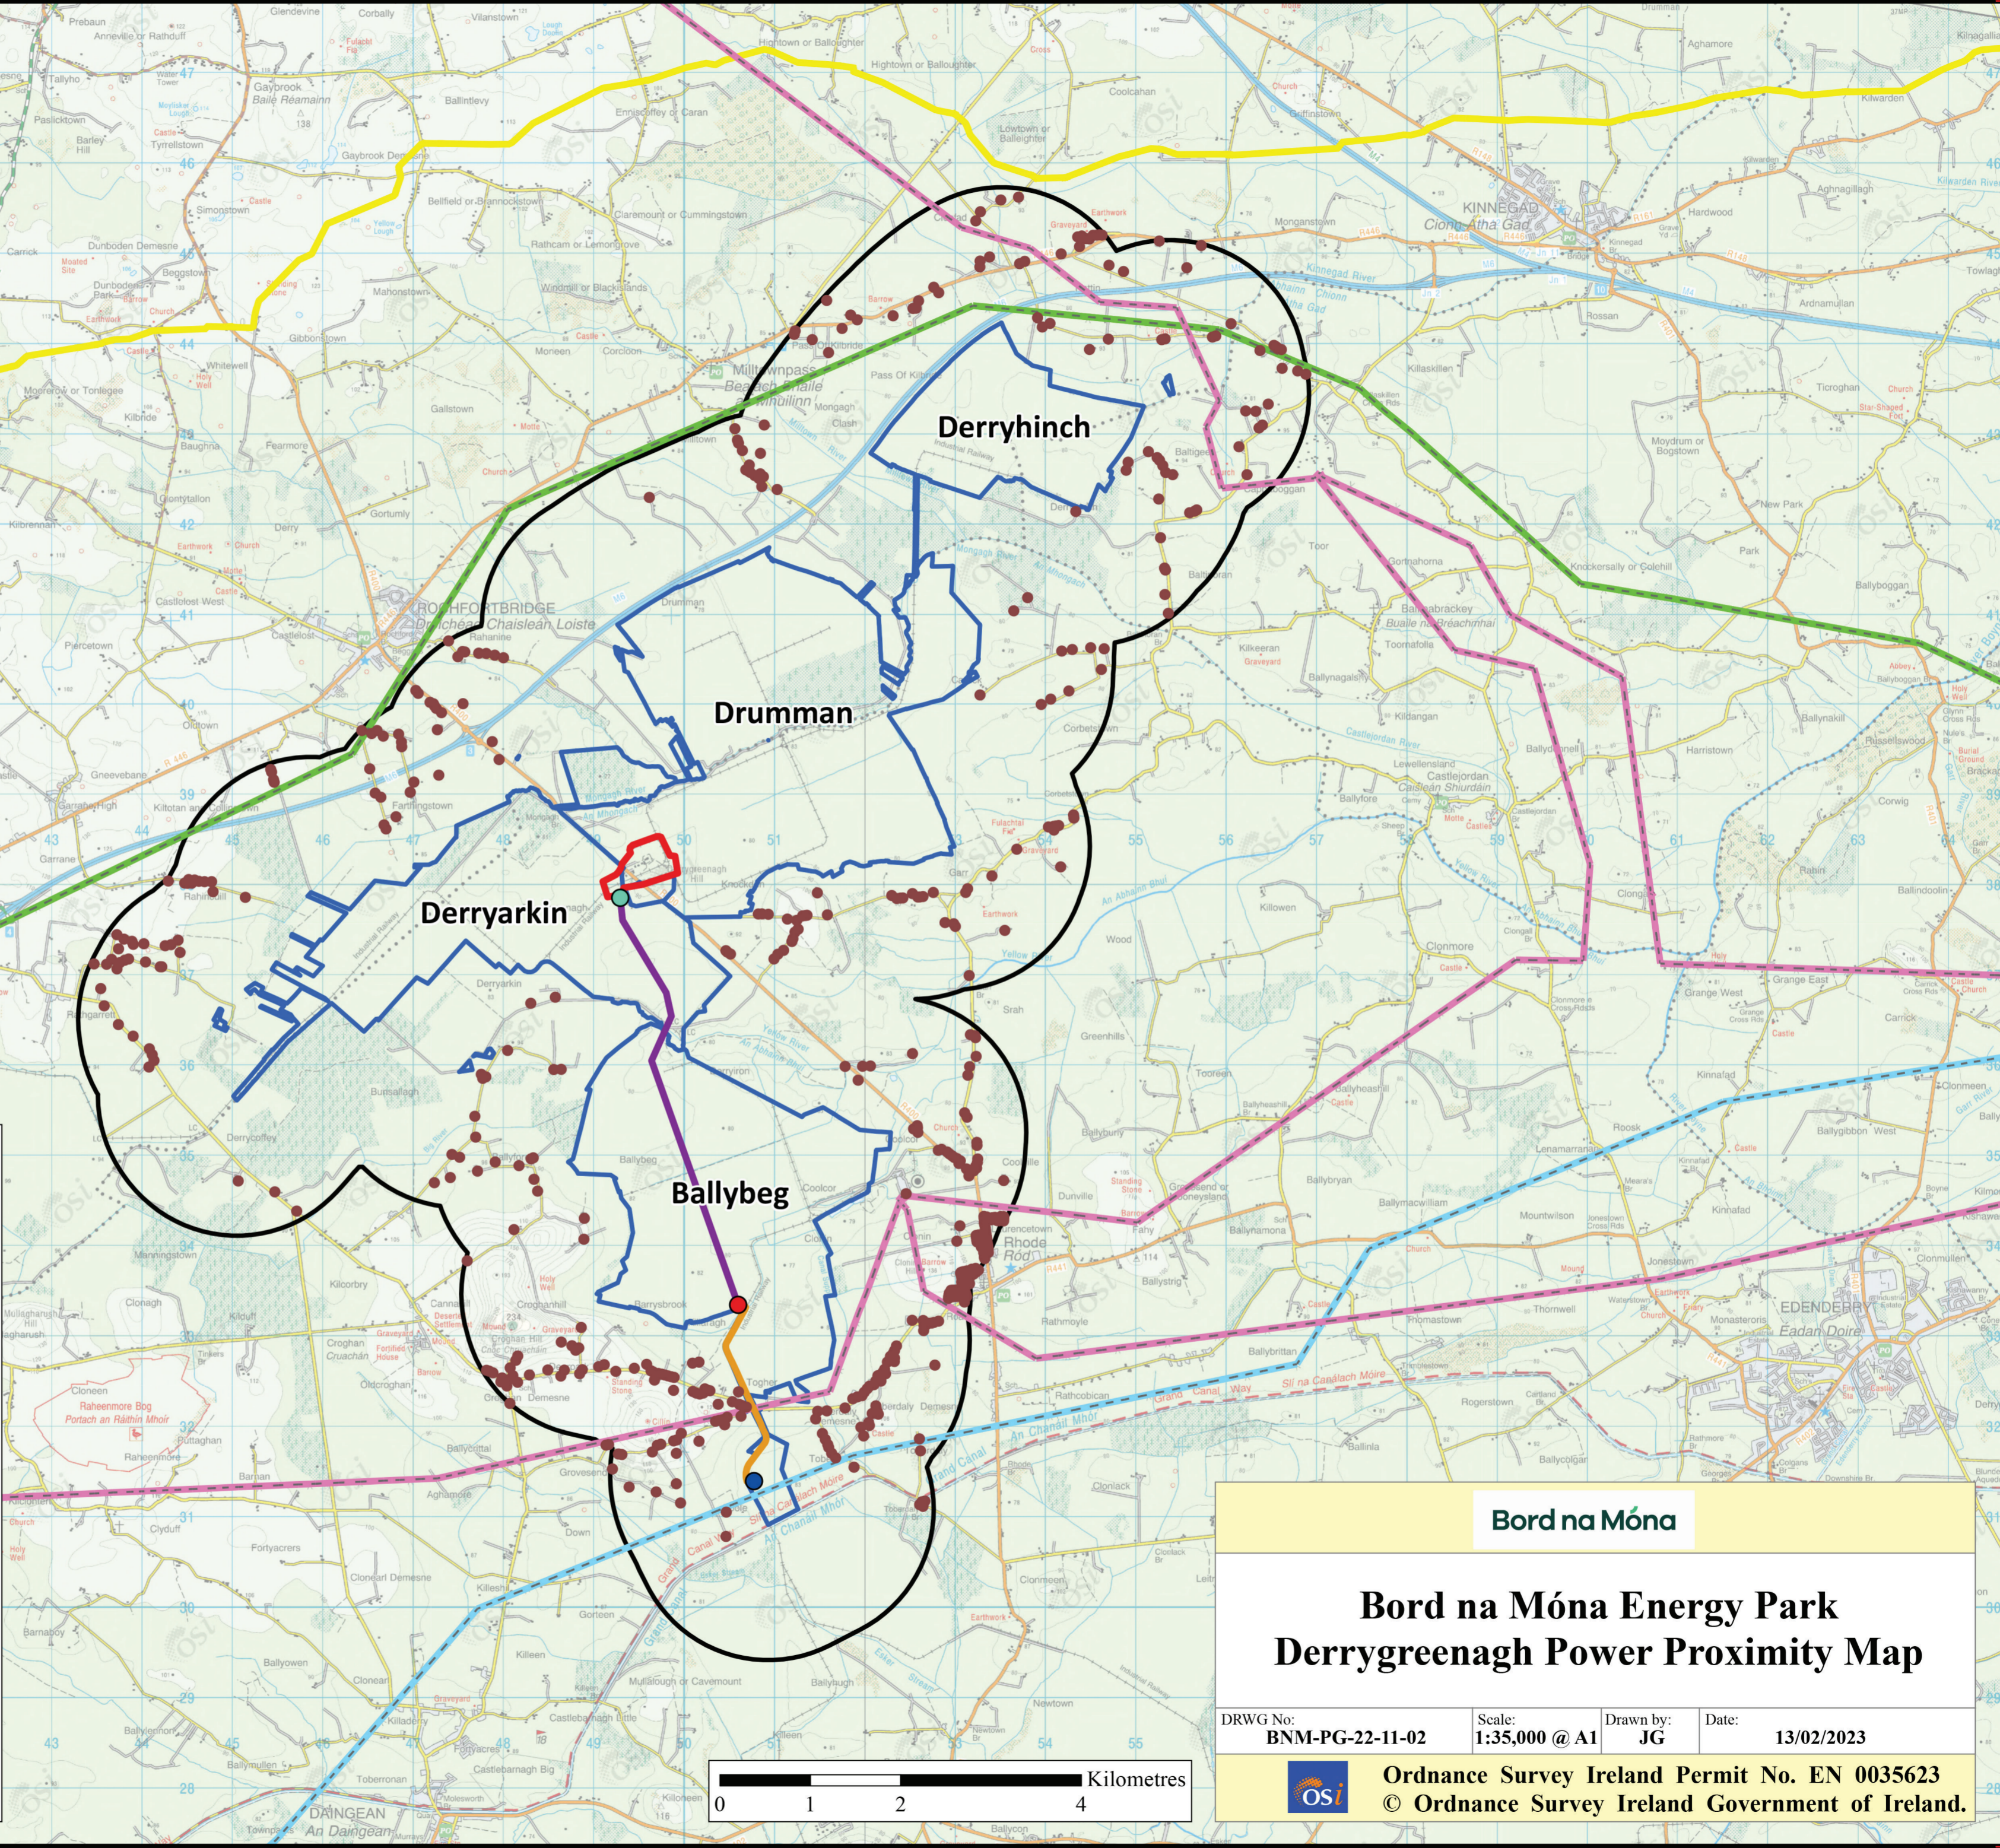

Legend

- Sensitive Receptors (approx. 750 no.)
- Indicative 220kV substation location
- Indicative interface compound
- Indicative 220-400kV substation location
- Indicative 220kV Overhead Line
- Indicative 220kV Underground Cable
- Gas Network (GNI)

ESB Network

- 110kV line
- 220kV line
- 400kV line

- Derrygreenagh Power Plant - Consented Boundary
- Energy Park Boundary
- Energy Park Boundary Buffer - 1.5 km

Bord na Móna

Bord na Móna Energy Park Derrygreenagh Power Proximity Map